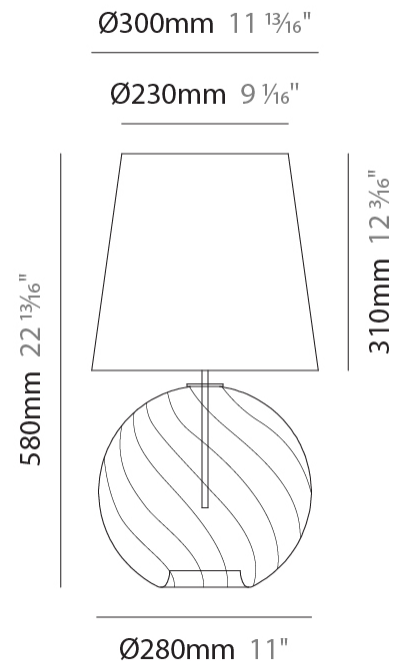

PROJECT	
TYPE	
SPECIFIER	
QUANTITY	
DATE	

FIRENZE PALLA PORTABLE

D144018-

base number   Finish
Options

1. To build a product code in our configurator select the specify button on the base model # product page
2. To build a manual product code on this datasheet choose from the options listed below in blue font and add the suffix to the base model #

GENERAL

Series: Firenze Palla
Brand: Cangiini & Tucci
Division: Design
Mounting Type: Portable
Mounting Location: Table
Subcategory: Ambient

PHYSICAL

Shape: Sphere
Diameter (mm): 280
Diameter (in): 11
Height (mm): 580
Height (in): 22 ¹³/₁₆
Light Distribution: Omnidirectional
Weight (kg): 1.70
Weight (lbs): 3.77
Fixture Finish: [AMB](#) / [GRN](#) / [PNK](#) / [RUB](#) / [SKB](#) / [SMK](#) / [TOB](#) / [TRA](#)
Holder Finish: CHR
Fixture Material: Glass / Metal

ELECTRICAL

Number of Lamps: 1
Lamp Type: LED Retrofit
Bulb Included: Bulb Not Included
Max. Wattage Per Lamp (W): 7
Lamp Base: E26
Input Voltage (V): 120
Upon Request: 277Vac / GU24

LED

OPTICAL

RATINGS AND CERTIFICATIONS

Certified By: Certified for North American Standards
IP rating: IP20