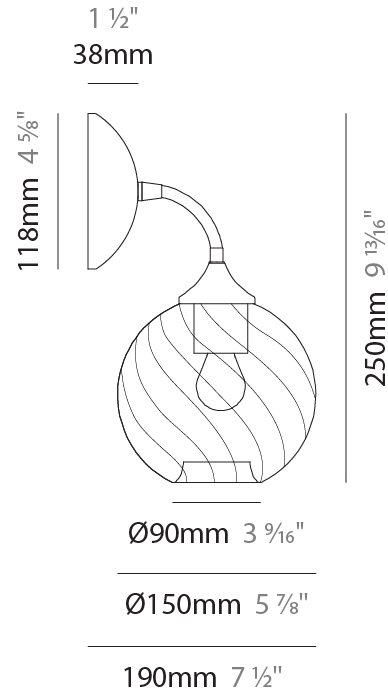

FIRENZE PALLA SURFACE

D143017-

base number Finish
Options

PROJECT
TYPE
SPECIFIER
QUANTITY
DATE

1. To build a product code in our configurator select the specify button on the base model # product page
2. To build a manual product code on this datasheet choose from the options listed below in blue font and add the suffix to the base model #

GENERAL

Series: Firenze Palla
Brand: Cangiini & Tucci
Division: Design
Mounting Type: Surface
Mounting Location: Wall
Subcategory: Ambient

PHYSICAL

Shape: Sphere
Length (mm): 150
Length (in): 5 7/8
Height (mm): 250
Depth (mm): 190
Height (in): 9 13/16
Depth (in): 7 1/2
Light Distribution: Omnidirectional
Weight (kg): 0.49
Weight (lbs): 1.08
Fixture Finish: [AMB](#) / [GRN](#) / [PNK](#) / [RUB](#) / [SKB](#) / [SMK](#) / [TOB](#) / [TRA](#)
Holder Finish: CHR
Fixture Material: Glass / Metal

ELECTRICAL

Number of Lamps: 1
Lamp Type: LED Retrofit
Bulb Included: Bulb Not Included
Max. Wattage Per Lamp (W): 4
Lamp Base: E12
Input Voltage (V): 120

LED

OPTICAL

RATINGS AND CERTIFICATIONS

Certified By: Certified for North American Standards
IP rating: IP20