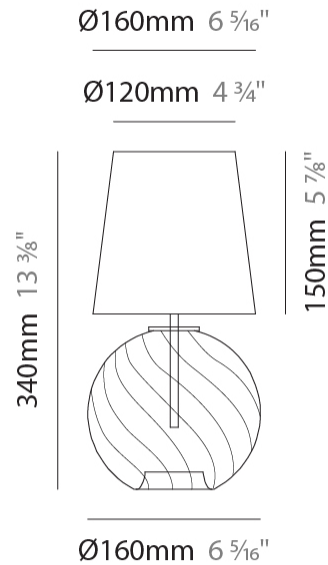

FIRENZE PALLA PORTABLE

D144017-

base number   Finish
Options

1. To build a product code in our configurator select the specify button on the base model # product page
2. To build a manual product code on this datasheet choose from the options listed below in blue font and add the suffix to the base model #

GENERAL

Series: Firenze Palla
Brand: Cangiini & Tucci
Division: Design
Mounting Type: Portable
Mounting Location: Table
Subcategory: Ambient

PHYSICAL

Shape: Sphere
Diameter (mm): 160
Diameter (in): 6 ⁵/₁₆
Height (mm): 340
Height (in): 13 ³/₈
Light Distribution: Omnidirectional
Weight (kg): 0.52
Weight (lbs): 1.15
Fixture Finish: [AMB](#) / [GRN](#) / [PNK](#) / [RUB](#) / [SKB](#) / [SMK](#) / [TOB](#) / [TRA](#)
Holder Finish: CHR
Fixture Material: Glass / Metal

ELECTRICAL

Number of Lamps: 1
Lamp Type: LED Retrofit
Bulb Included: Bulb Not Included
Max. Wattage Per Lamp (W): 4
Lamp Base: E12
Input Voltage (V): 120

LED

OPTICAL

RATINGS AND CERTIFICATIONS

Certified By: Certified for North American Standards
IP rating: IP20

PROJECT	_____
TYPE	_____
SPECIFIER	_____
QUANTITY	_____
DATE	_____