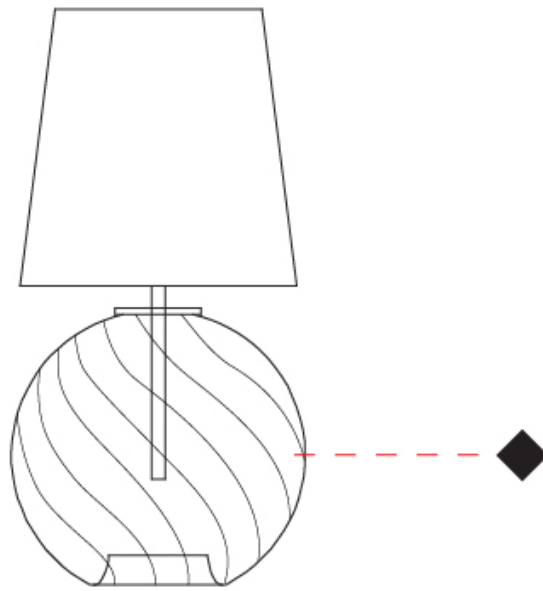

FIRENZE PALLA PORTABLE

D144017-

PROJECT

TYPE

SPECIFIER

QUANTITY

DATE