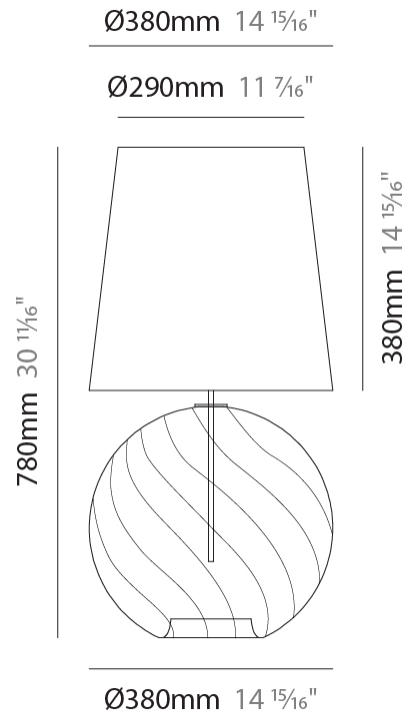

FIRENZE PALLA PORTABLE

D144019-

base number Finish
Options

1. To build a product code in our configurator select the specify button on the base model # product page
2. To build a manual product code on this datasheet choose from the options listed below in blue font and add the suffix to the base model #

GENERAL

Series: Firenze Palla
Brand: Cangiini & Tucci
Division: Design
Mounting Type: Portable
Mounting Location: Table
Subcategory: Ambient

PHYSICAL

Shape: Sphere
Diameter (mm): 380
Diameter (in): 14 ¹⁵/₁₆"
Height (mm): 780
Height (in): 30 ¹¹/₁₆"
Light Distribution: Omnidirectional
Weight (kg): 2.70
Weight (lbs): 5.95
Fixture Finish: [AMB](#) / [GRN](#) / [PNK](#) / [RUB](#) / [SKB](#) / [SMK](#) / [TOB](#) / [TRA](#)
Holder Finish: CHR
Fixture Material: Glass / Metal

ELECTRICAL

Number of Lamps: 1
Lamp Type: LED Retrofit
Bulb Included: Bulb Not Included
Max. Wattage Per Lamp (W): 7
Lamp Base: E26
Input Voltage (V): 120
Upon Request: 277Vac / GU24

LED

OPTICAL

RATINGS AND CERTIFICATIONS

Certified By: Certified for North American Standards
IP rating: IP20

PROJECT
TYPE
SPECIFIER
QUANTITY
DATE