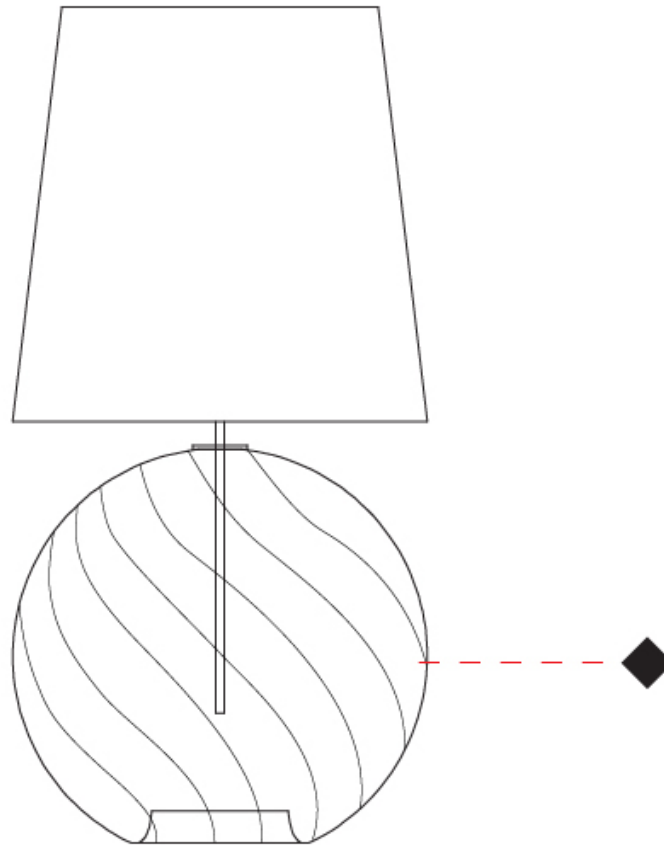

FIRENZE PALLA PORTABLE

D144019-

PROJECT

TYPE

SPECIFIER

QUANTITY

DATE

D