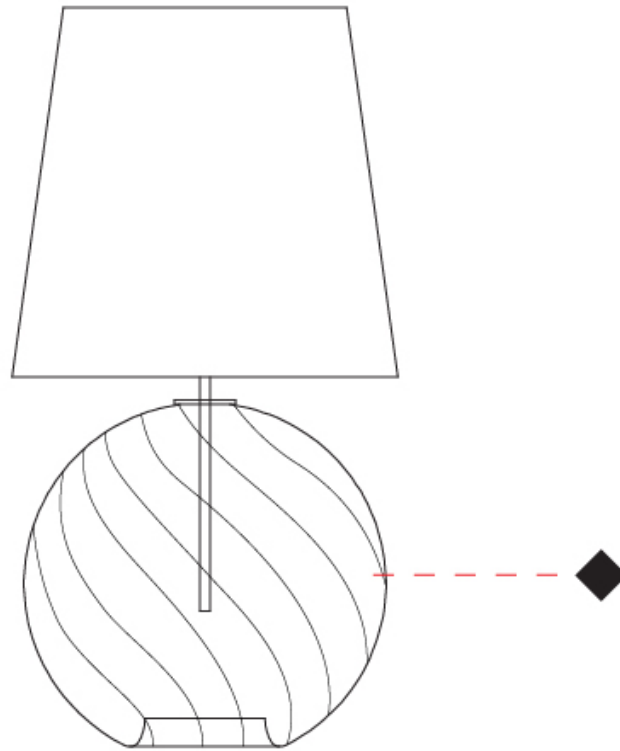

FIRENZE PALLA PORTABLE

D144018-

PROJECT

TYPE

SPECIFIER

QUANTITY

DATE

D