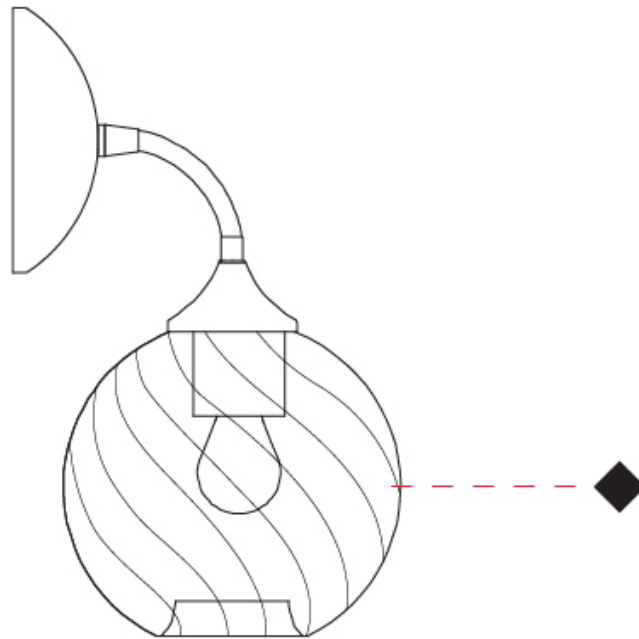

D143017-

PROJECT

TYPE

SPECIFIER

QUANTITY

DATE

D